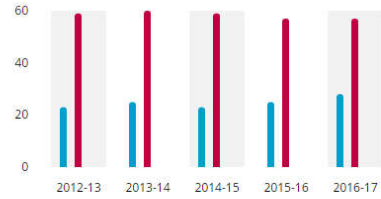

SETTINGS

Language

Dashboard

Welcome to Rotary Club Central, the online tool for setting goals and tracking progress. Explore data and trends related to your club's goals on this page, and use the tabs to manage goals, project activities, and more. **Please note: data reported in other Rotary systems and third party vendor systems will be delayed for at least 24 hours.**

Global My Zone My District My Club Group My Club

Rotary Club of Riverhead

Membership Trends

	2012-13	2013-14	2014-15	2015-16	2016-17
July 1	-	-	-	-	-
Achievement	90	82	85	82	85
Goal	0	0	0	0	87

Gender Trends