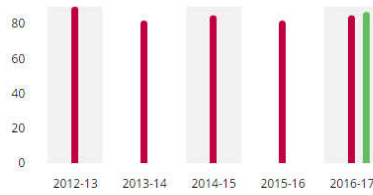

SETTINGS

Language

Dashboard

Welcome to Rotary Club Central, the online tool for setting goals and tracking progress. Explore data and trends related to your club's goals on this page, and use the tabs to manage goals, project activities, and more. **Please note: data reported in other Rotary systems and third party vendor systems will be delayed for at least 24 hours.**

Global My Zone My District My Club Group My Club

Rotary Club of Riverhead

Membership Trends

	2012-13	2013-14	2014-15	2015-16	2016-17
July 1	-	-	-	-	-
Achievement	90	82	85	82	85
Goal	0	0	0	0	87

Gender Trends